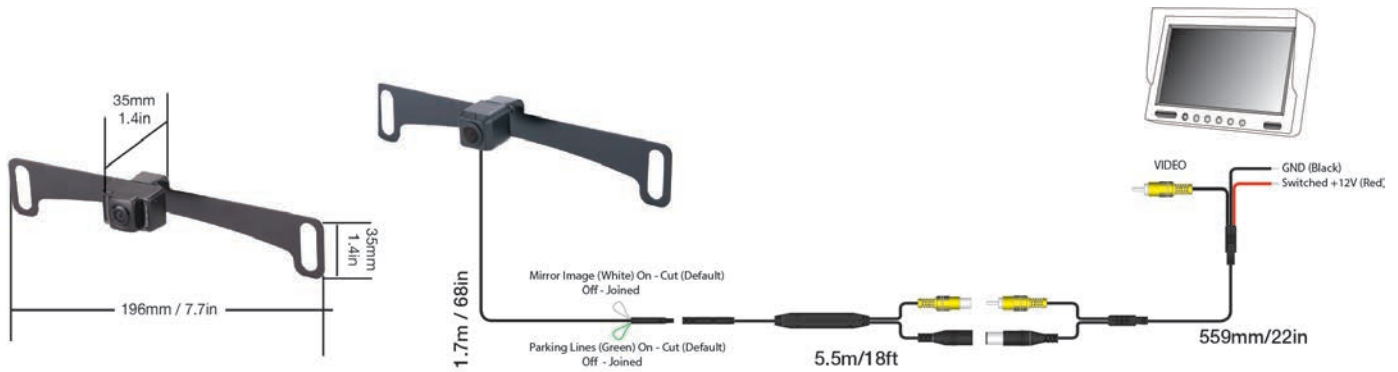

AWTSL10C

License Plate Camera

- ✓ Simple to install
- ✓ 170° field of visibility
- ✓ IP67 rated
- ✓ Selectable parking lines
- ✓ Selectable mirrored/non-mirrored image

Discover the 3rd Eye® AWTSL10C License Plate Fixture Mounted Camera

The 3rd Eye AWTSL10C is a license-plate-fixture mounted camera that provides 170° of visibility encompassing the rear of the vehicle. The camera features selectable functions, including superimposed parking lines and either a mirror/non-mirrored image. This kit includes the camera, both the license plate bracket and the lip-mount bracket, the wiring harness, and the manual.

Item	Specification
Sensor Type	1/4" CMOS
LEDs	0
Illumination	NTSC 240fps / PAL 200fps
Viewing Angle	CVBS 720 x 480, 720 x 576
Mirror Image	YES
Normal View	YES
Water / Debris-Proof	IP67
Power Supply	9-16V DC
Current	<50mA
Working Temperature	-30°C - +70°C
Dimensions (mm)	D (35) x W (196) x H (35)
System	NTSC
TV Lines	420
Resolution	648 X 488

Key Features

1/4" CMOS Sensor
 Operates at 0.5 LUX
 IP67 Rated
 170 Degree Viewing Angle
 Selectable Image (mirrored/non-mirrored)
 Parking Lines (Selectable)

Box Contents

Camera
 License Plate Bracket
 Lip Mounting Bracket
 Wiring Harness
 Manual